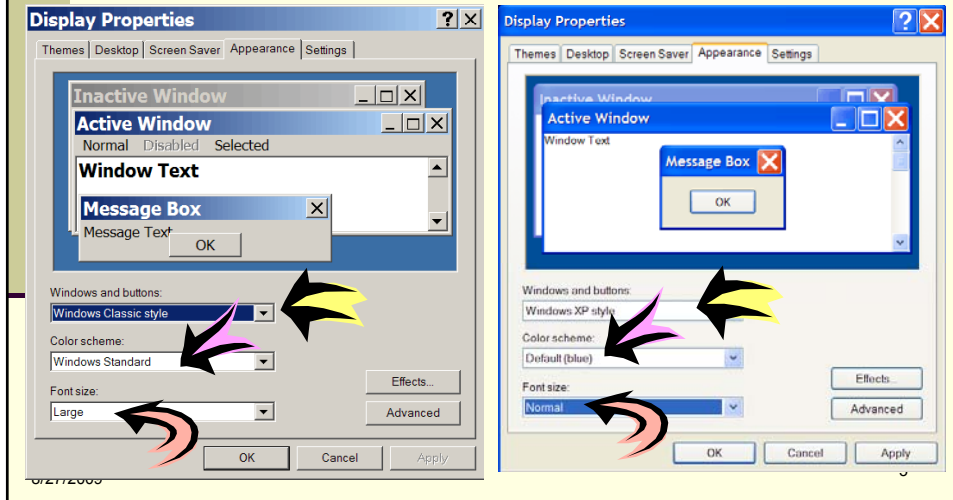

Settings → Control Panel → Display

"Windows and Buttons" & "Font size"