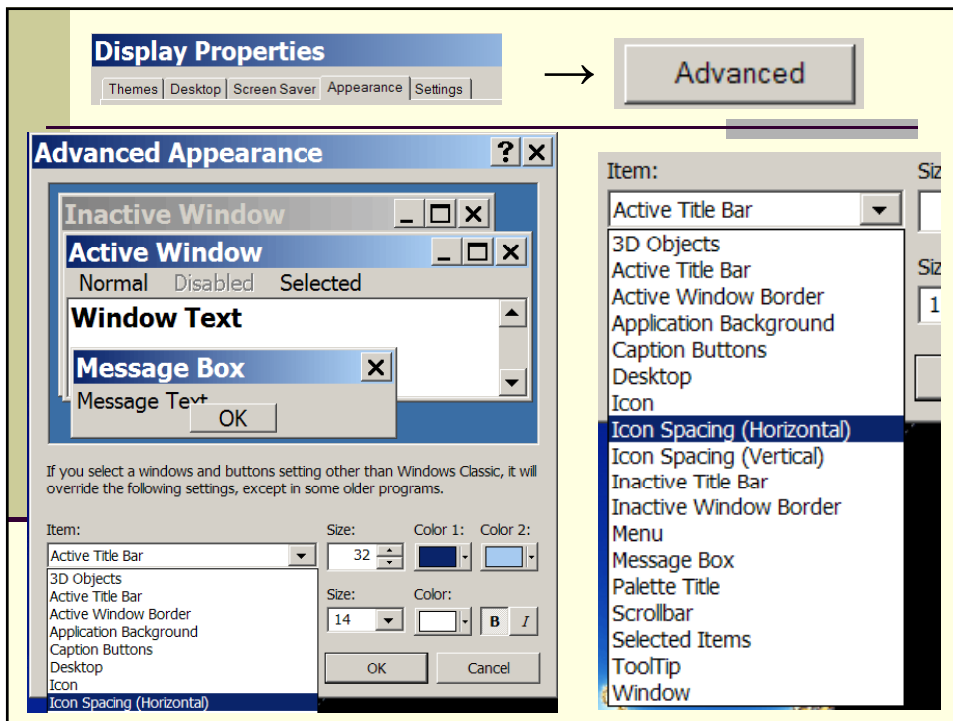

Settings → Control Panel → Display

"Windows and Buttons" & "Font size"