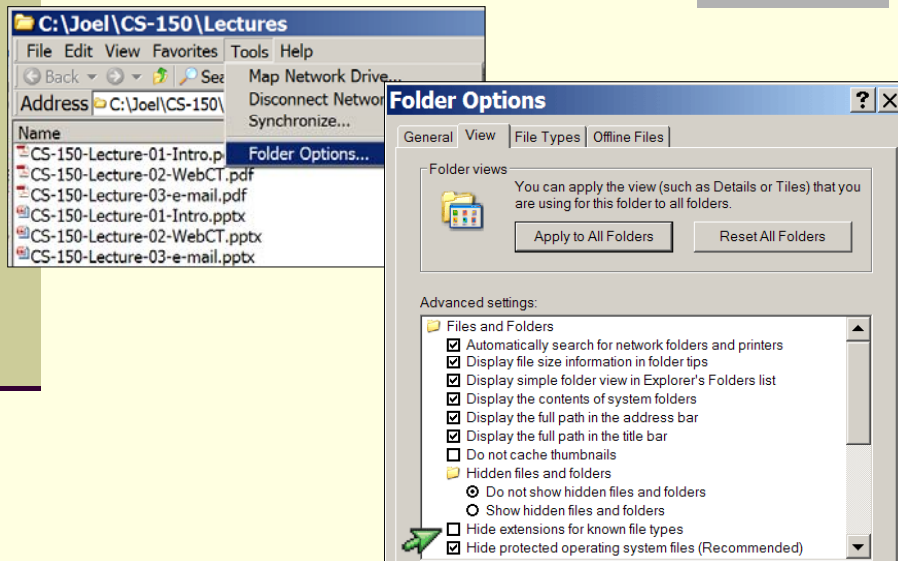

Hide / Show Extensions